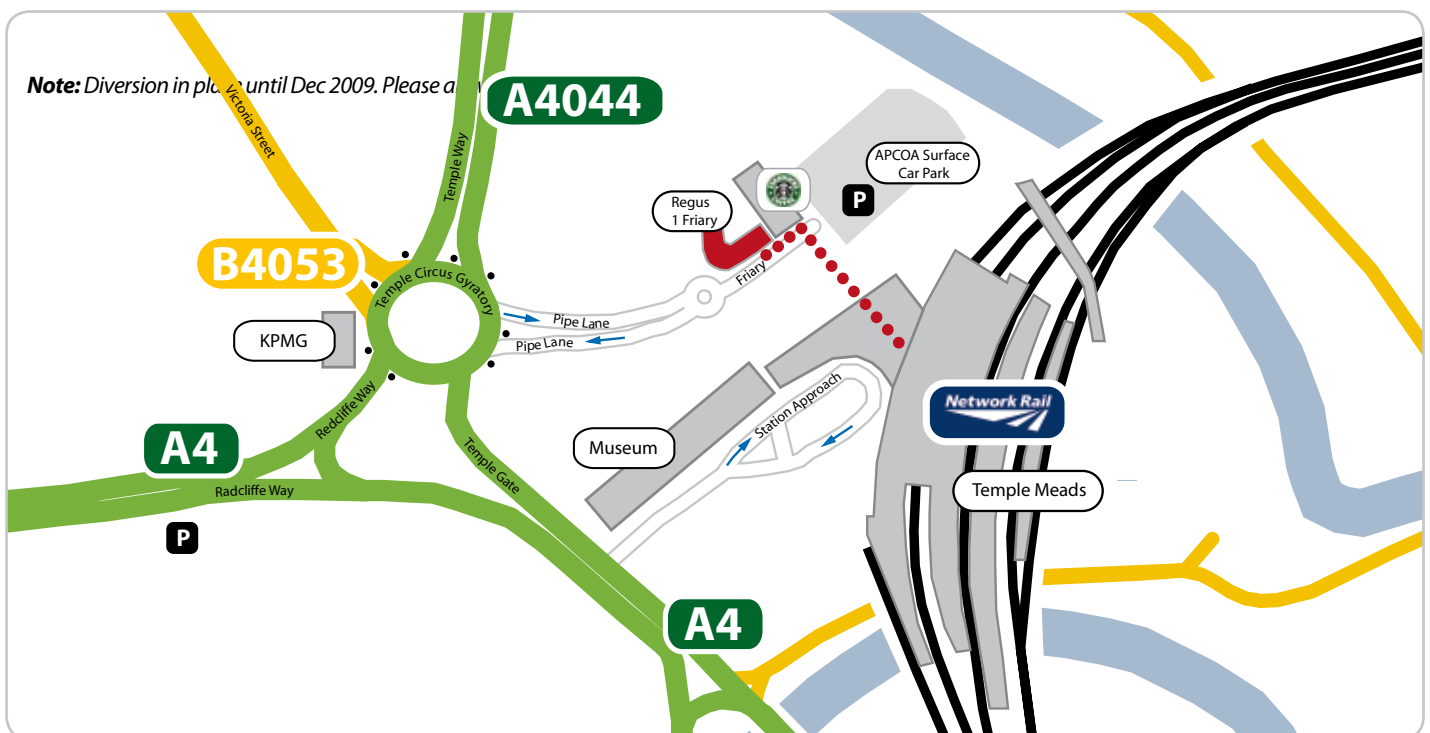

## From Temple Meads Station

- 1) Look for signs for **Temple Quay** and follow the footpath out of Temple Meads Rail Station.
- 2) Cross the road and turn left. The entrance to the **Regus office** suite is just along the road.
- 3) Reception will direct you to the Symbiosis Training Suite.

**Note:** Our training suite is a 2 minute walk from the Temple Mead Rail Station.

## By Car from the M32

- 1) Follow the M32, at junction 3 stay in the right hand lanes and follow signs for **M32 City Centre**.
- 2) The road changes to the A4032. Follow signs for **Temple Mead Rail Station**.
- 3) At traffic lights turn left on the A4044. Follow signs for Rail Station.
- 4) When reach a roundabout, take the 1st exit into **Pipe Lane**. Follow the road to the end and park in the **APCOA Car Park**.
- 5) Walk back down the road to the **Regus office** entrance. Reception will direct you to the Symbiosis Training Suite.

 All parking shown is Pay and Display. **Please bring enough change.**

<p><b>Temple Meads Rail Car Park</b>                  £8.50 per day                  Free Covered Motorcycle Parking.</p>	<p><b>Temple Quay Car Park</b>                  £7.50 per day</p>
---	---